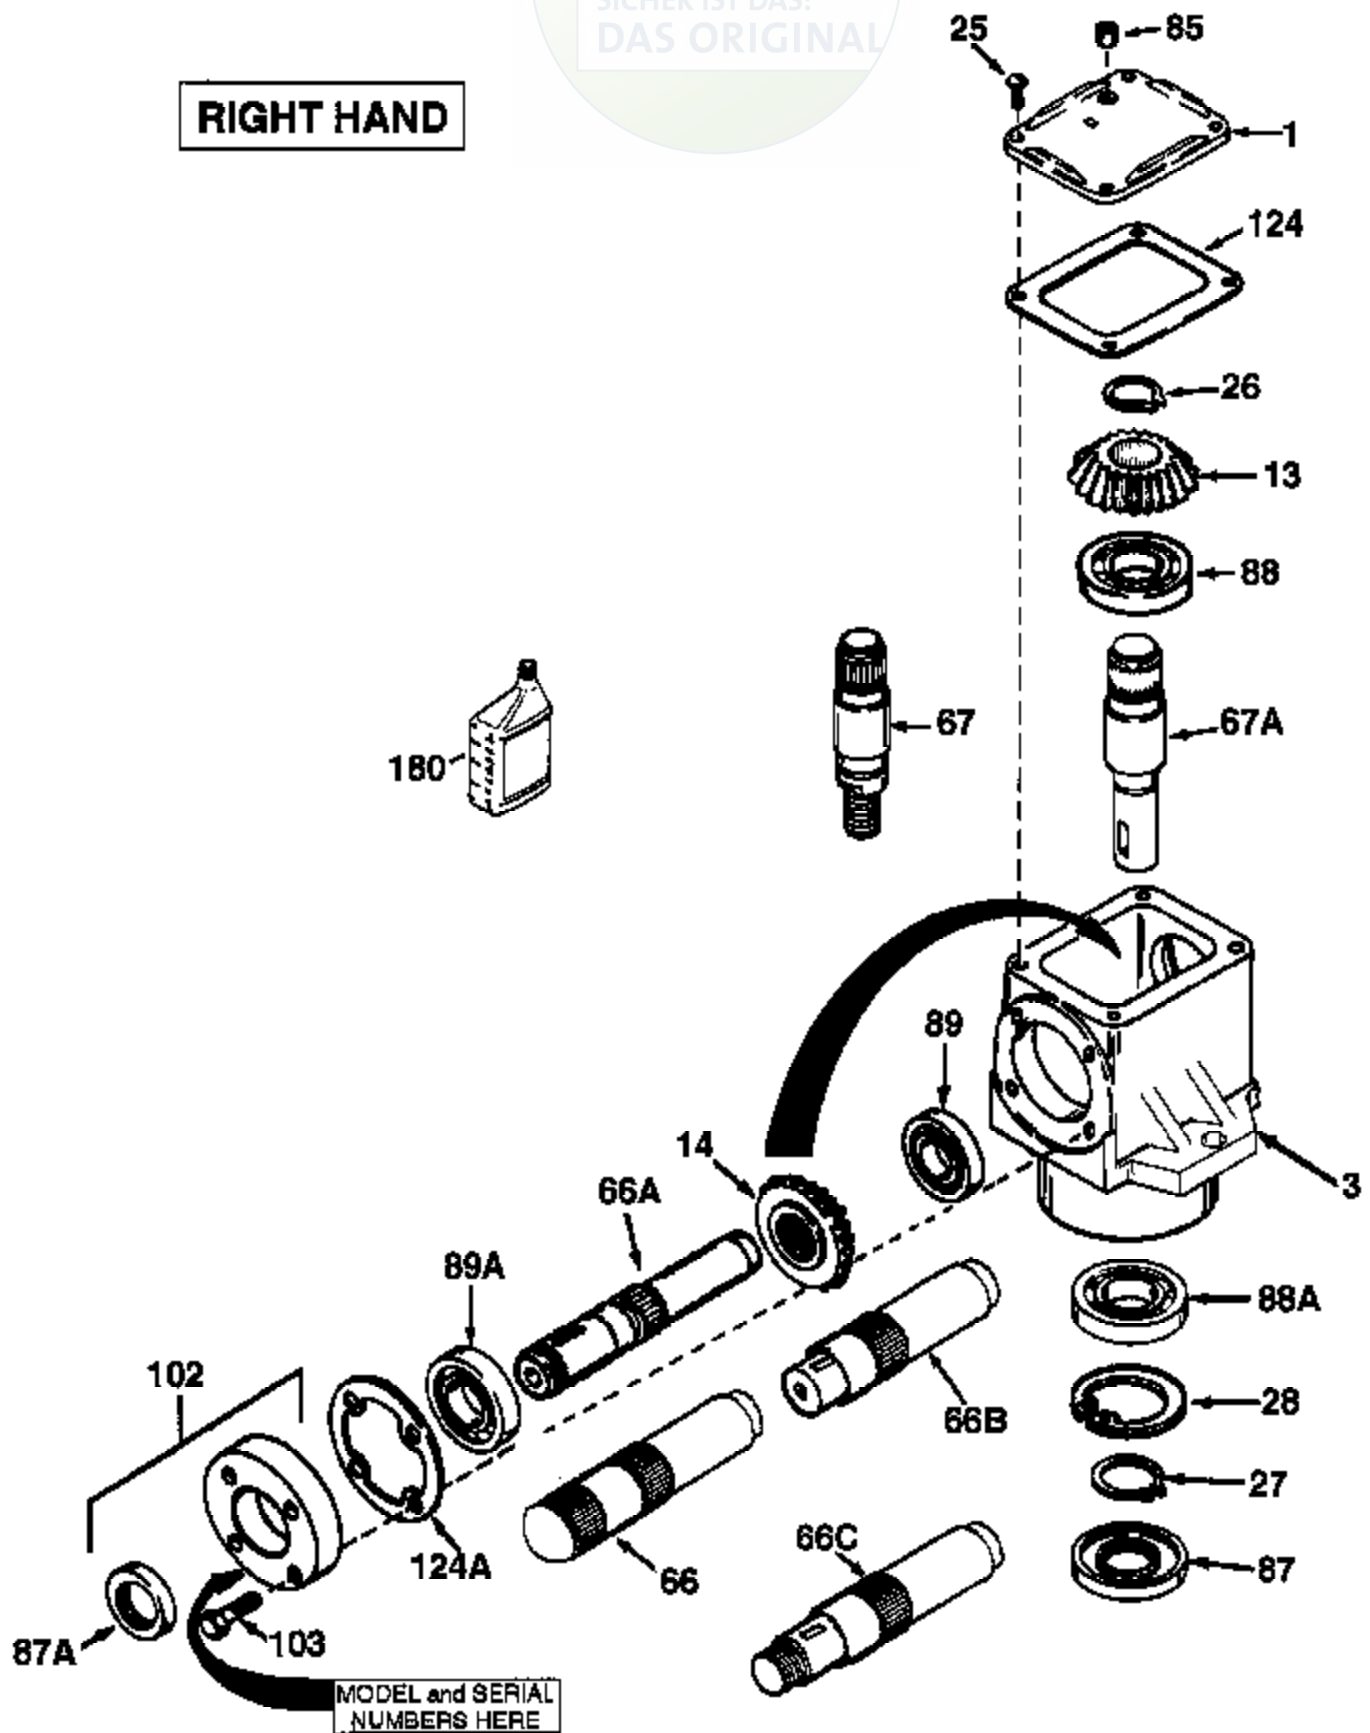

# JOIST

SICHER IST DAS:  
DAS ORIGINAL

**RIGHT HAND**

Ref #	Part Number	Qty	Description
	794327A		Right Hand Head Assembly (Incl. 1 thr u 124A)
1	772067		Cover
3	770026A		Right Angle Drive Housing
13	778101A		Miter Gear (17 teeth) (7/8" ID)
14	778101A		Miter Gear (17 teeth) (7/8" ID)
25	792025		Screw, 10-24 x 1/2"
26	788018		Retainer Ring
27	788019		Retainer Ring
28	792119		Snap Ring
66	776040A		Input Shaft (4-1/2" long)
67	776042		Output Shaft (4-21/64" long)
85	792039		Pipe Plug, 1/8-27 (countersunk headle ss)
87A	788031	1000-1000-001	Oil Seal Page 2 of 2
87	788029	Peerless	Oil Seal
88A	780034		Ball Bearing
88	780034		Ball Bearing
89	780024		Ball Bearing
102	786029		Retainer Cap & Seal (Incl. 87A & 103)
103	792026		Screw, 1/4-20 x 7/8"
124A	788030B		Cap Gasket
124	788028		Cover Gasket
180	730229A		Gear Oil 80W90